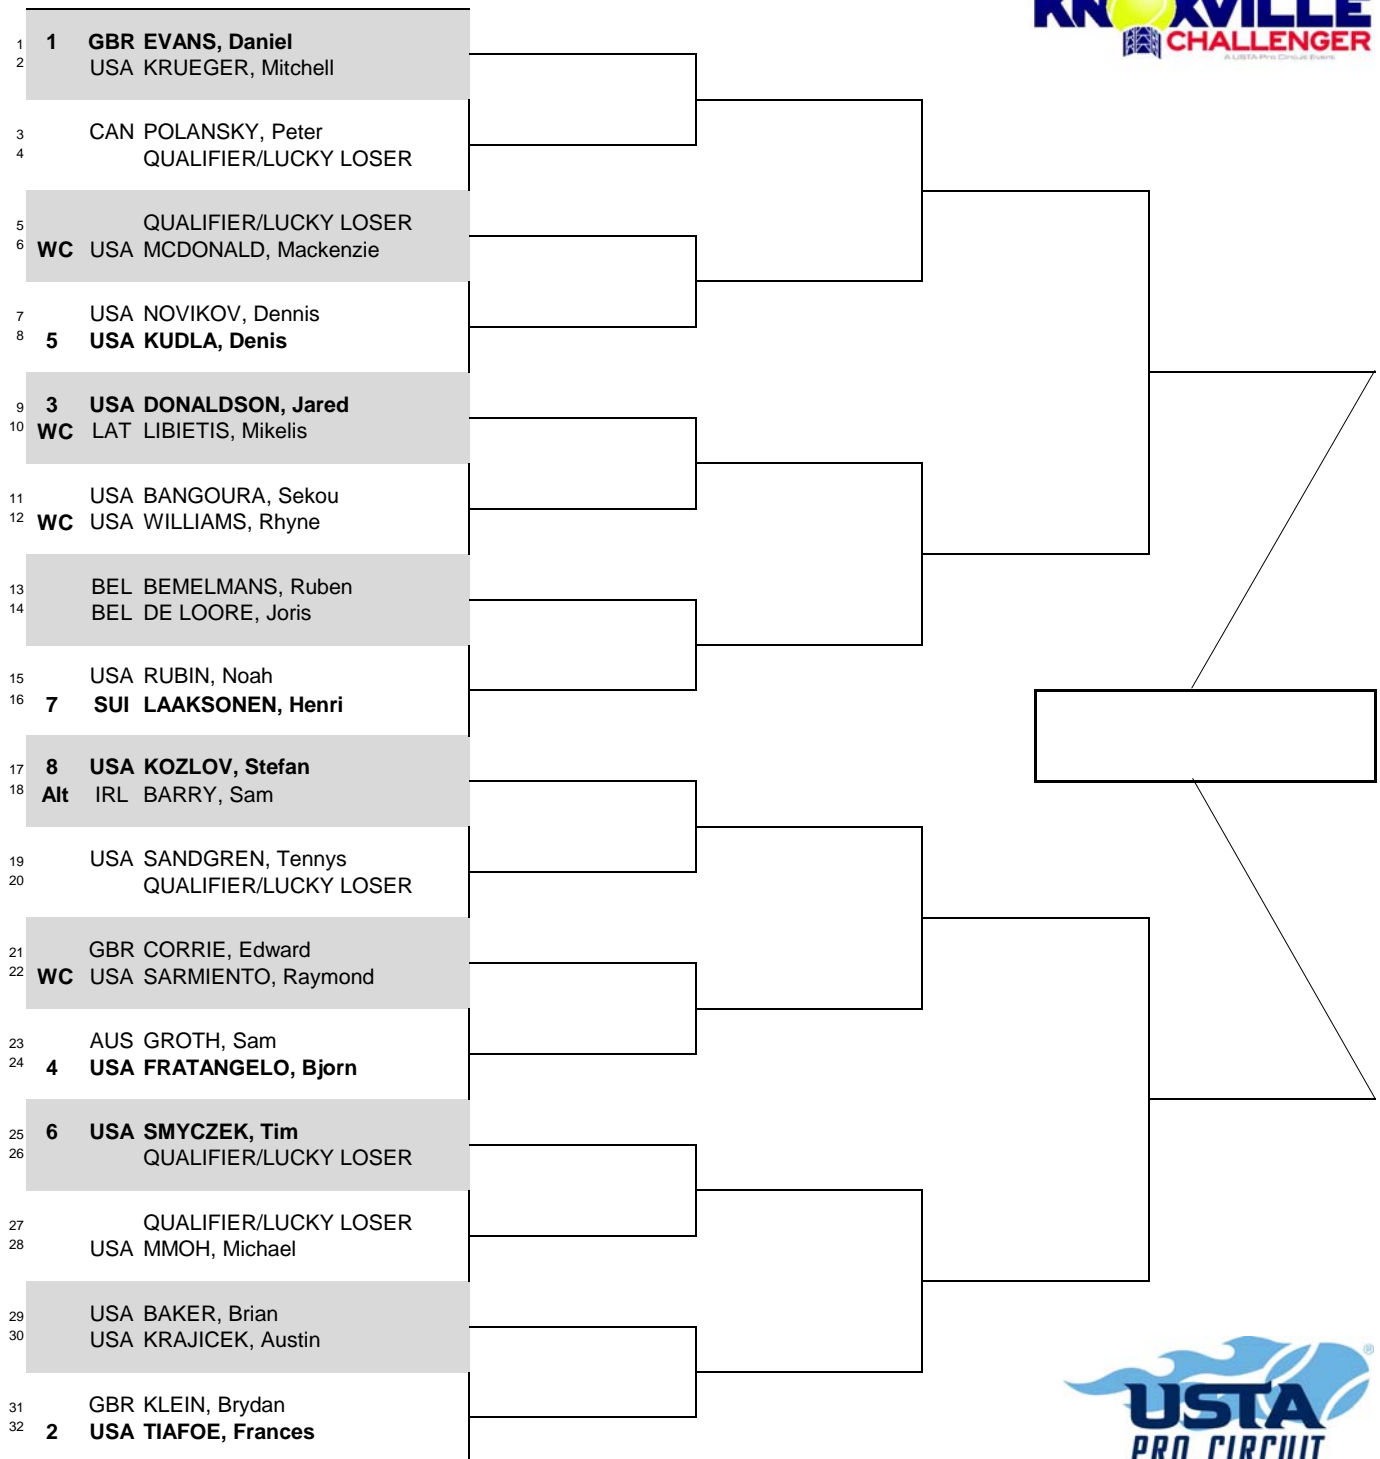

Knoxville Challenger

CITY, COUNTRY
Knoxville, TN, USA

TOURNAMENT DATES
6-13 November 2016

SURFACE
Hard, Plexipave

TOTAL PRIZE MONEY
\$50,000

STATUS	NAT	MAIN DRAW SINGLES	
--------	-----	-------------------	--

ATP, Inc. © Copyright 2014

SEEDED PLAYERS	RANK	PRIZE MONEY	POINTS	ALTERNATES / LUCKY LOSERS	RETIREMENTS/WALKOVERS
1 EVANS, Daniel	61	WINNER \$7,200	80	S. Barry (Alt)	
2 TIAFOE, Frances	102	FINALIST \$4,240	48		
3 DONALDSON, Jared	109	SEMI-FINALIST \$2,510	29		
4 FRATANGELO, Bjorn	110	QUARTER-FINALIST \$1,460	15		
5 KUDLA, Denis	130	SECOND ROUND \$860	7		
6 SMYCZEK, Tim	133	FIRST ROUND \$520	0		
7 LAAKSONEN, Henri	134				
8 KOZLOV, Stefan	144				
FOLLOW LIVE SCORING AT www.ATPWorldTour.com					
LAST DIRECT ACCEPTANCE		Edward Corrie 286		CHALLENGER SUPERVISOR	Michael Loo

WITHDRAWALS
R. Opelka (Right shoulder)