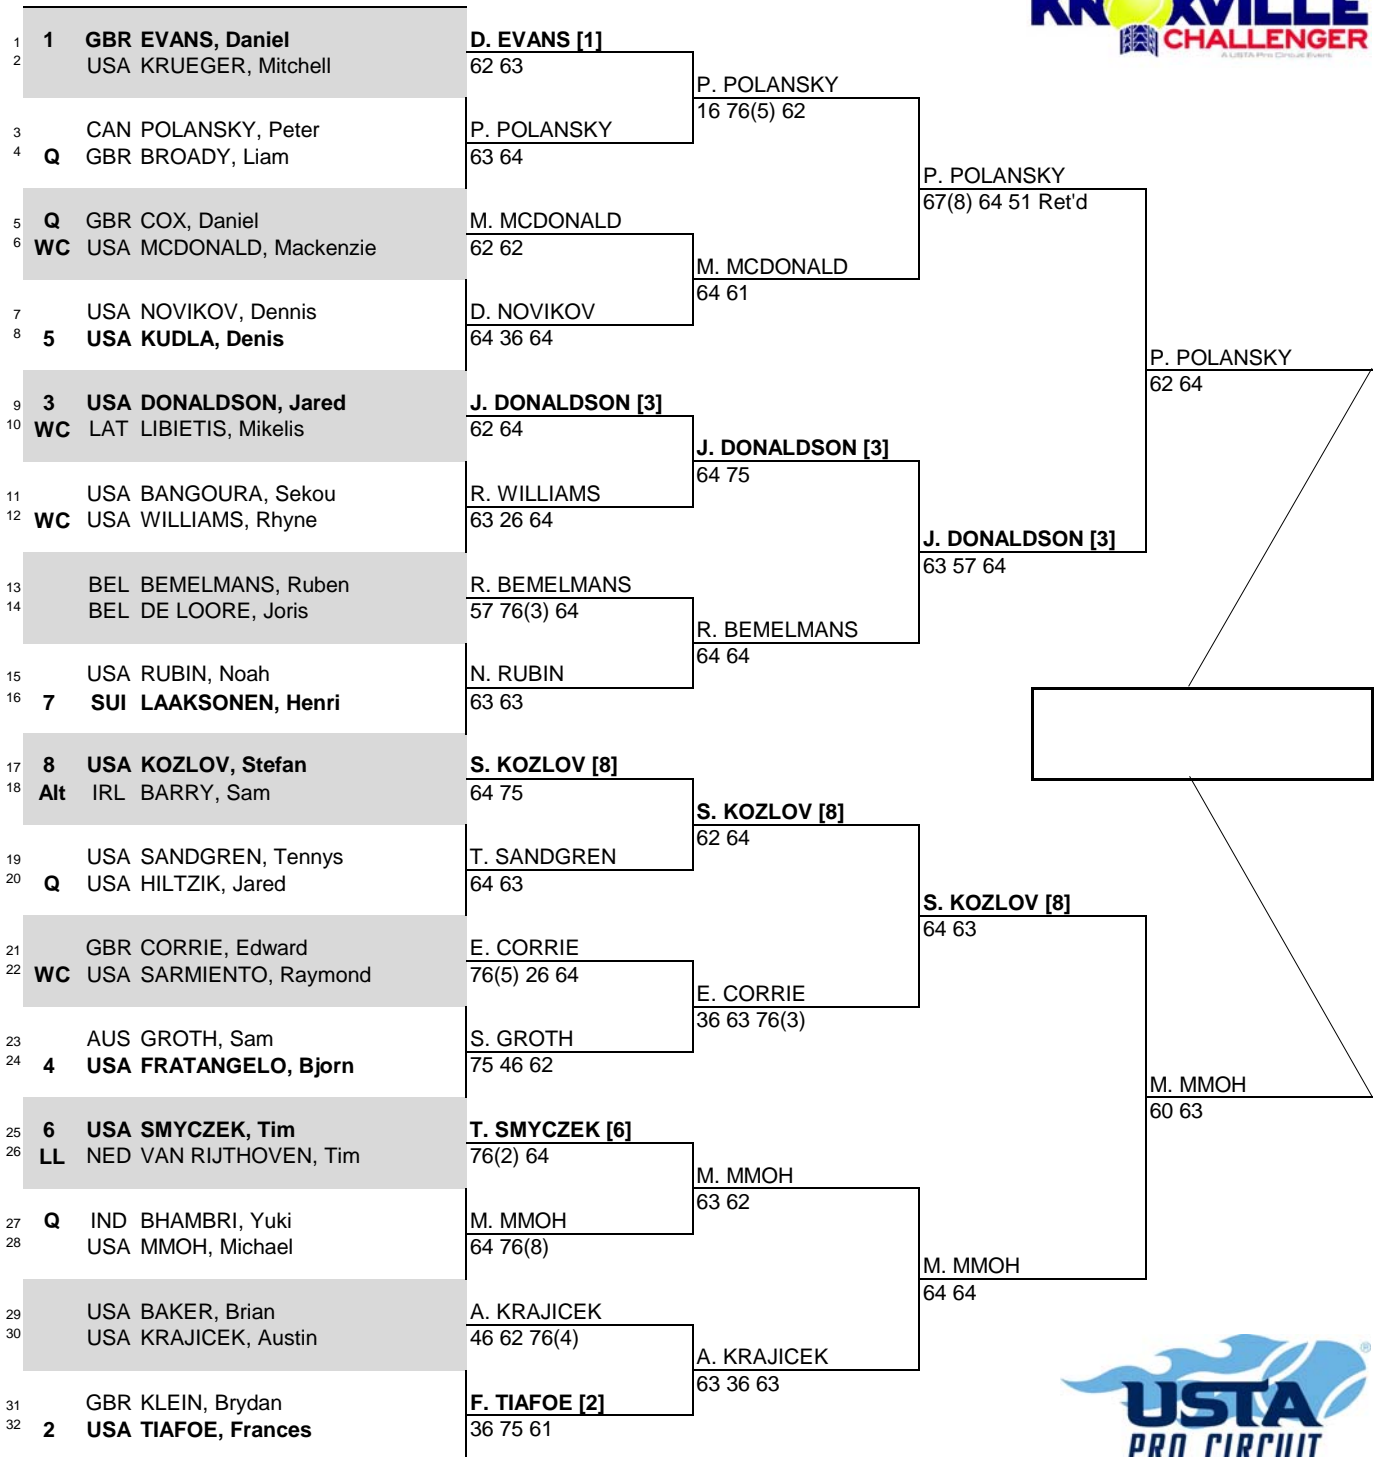

CITY, COUNTRY  
Knoxville, TN, USA

TOURNAMENT DATES  
6-13 November 2016

SURFACE  
Hard, Plexipave

TOTAL PRIZE MONEY  
\$50,000

MAIN DRAW SINGLES

ATP, Inc. © Copyright 2014

SEEDED PLAYERS	RANK	PRIZE MONEY	POINTS	ALTERNATES / LUCKY LOSERS	RETIREMENTS/WALKOVERS
1 EVANS, Daniel	61	<b>WINNER</b>	\$7,200	80	T. Van Rijthoven (LL)
2 TIAFOE, Frances	102	<b>FINALIST</b>	\$4,240	48	S. Barry (Alt)
3 DONALDSON, Jared	109	<b>SEMI-FINALIST</b>	\$2,510	25	
4 FRATANGELO, Bjorn	110	<b>QUARTER-FINALIST</b>	\$1,460	15	
5 KUDLA, Denis	130	<b>SECOND ROUND</b>	\$860	7	
6 SMYCZEK, Tim	133	<b>FIRST ROUND</b>	\$520	0	
7 LAAKSONEN, Henri	134				
8 KOZLOV, Stefan	144				
FOLLOW LIVE SCORING AT www.ATPWorldTour.com					
LAST DIRECT ACCEPTANCE		Edward Corrie 286		CHALLENGER SUPERVISOR	Michael Loo

WITHDRAWALS  
R. Opelka (Right shoulder)